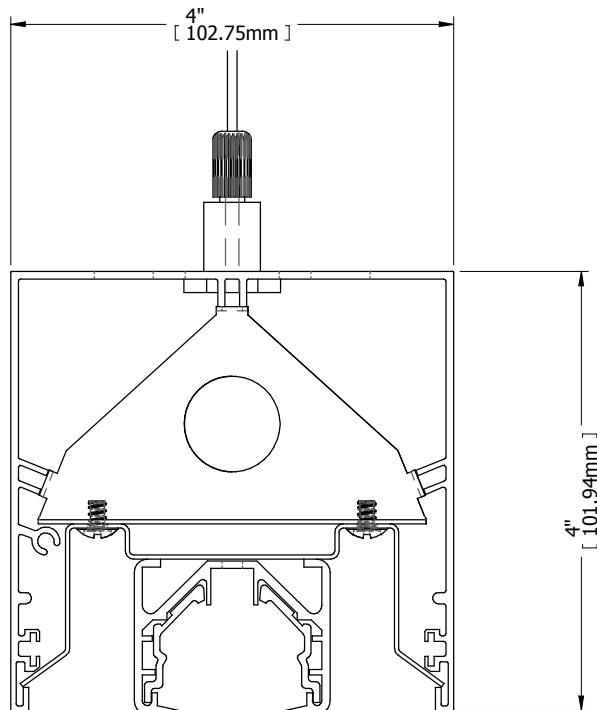

P44-D-TRK CROSS SECTION

CROSS SECTION

SHOWN WITH AIRCRAFT CABLE MOUNT
AND 277 VOLT DUAL CIRCUIT TRACK