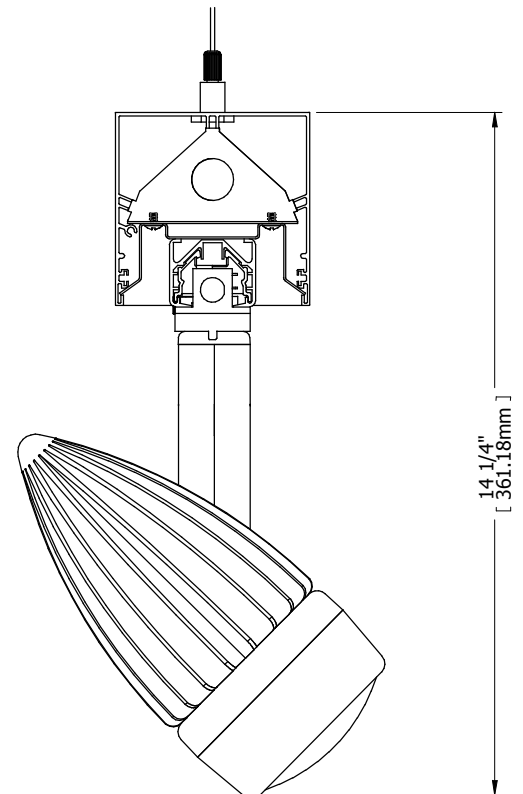

SHOWN WITH SATELLITE 2120 LED TRACK HEAD