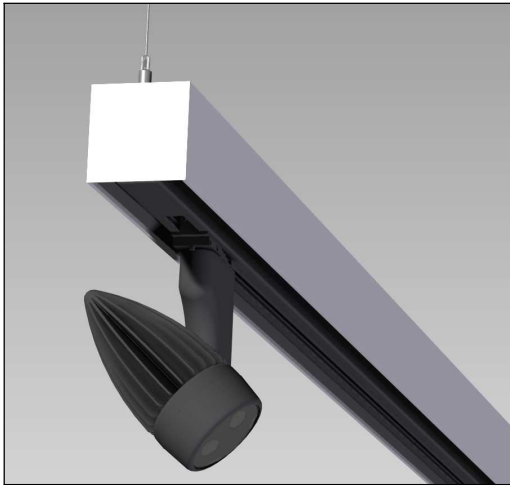

## P44-D-TRK DESCRIPTION

Catalog #	Type
Project	
Comments	
Prepared by	Date

The Prime 44 Direct Track lighting fixture provides distinctive track lighting in a 4" x 4" housing. Perfect for a variety of applications where elegant track lighting is required, such as museums, libraries, schools and boardrooms.

The Prime 44 Direct Track lighting fixture is available with 120V single or dual circuit track or 277V dual circuit track.

The P44 WW Direct Track lighting fixture is available in 2', 3', 4', 6' or 8' individual sizes with welded end caps for a clean look.

The Prime 44 Direct Track lighting fixture can be pendant mounted using either rigid stems or aircraft cables.

## P44-D-TRK SPECIFICATIONS

LUMINAIRE: PENDANT MOUNT DIRECT TRACK FIXTURE

TRACK MOUNTING TRAY: DIE FORMED FROM 20 GAUGE CRS MINIMUM, FINISHED TO MATCH TRACK

MOUNTING: RIGID STEM OR AIRCRAFT CABLE  
(SEE ORDERING CODE)