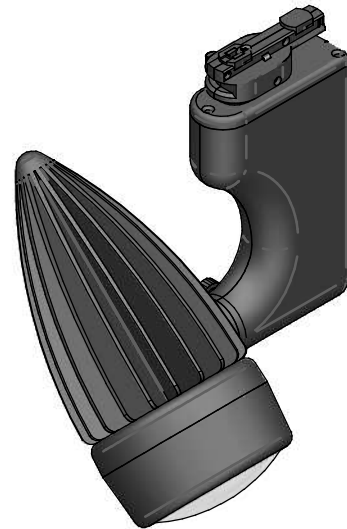

## P44-D-TRK DESCRIPTION

Catalog #	Type
Project	
Comments	
Prepared by	Date

The Prime 44 Direct Track lighting fixture provides distinctive track lighting in a 4" x 4" housing. Perfect for a variety of applications where elegant track lighting is required, such as museums, libraries, schools and boardrooms.

The Prime 44 Direct Track lighting fixture can be pendant mounted using either rigid stems or aircraft cables.

## P44-D-TRK SPECIFICATIONS

LUMINAIRE: PENDANT MOUNT DIRECT TRACK FIXTURE

TRACK MOUNTING TRAY: DIE FORMED FROM 20 GAUGE CRS MINIMUM, FINISHED TO MATCH TRACK

MOUNTING: RIGID STEM OR AIRCRAFT CABLE  
(SEE ORDERING CODE)

### CROSS SECTION

SHOWN WITH AIRCRAFT CABLE MOUNT  
AND 277 VOLT DUAL CIRCUIT TRACK

SHOWN WITH SATELLITE 2120 LED TRACK HEAD

**P44-D-TRK MOUNTING**

**P44-D-TRK LED TRACK HEAD OPTIONS**

SATELLITE 31W LED TRACK HEAD