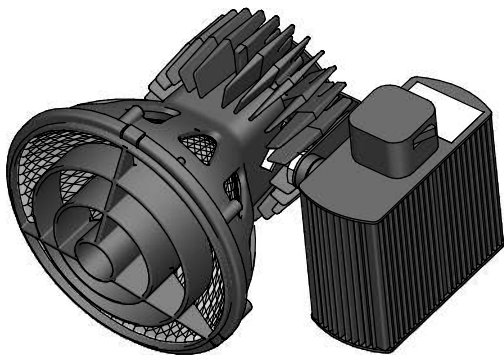

## P44-D-TRK DESCRIPTION

Catalog #	Type
Project	
Comments	
Prepared by	Date

The Prime 44 Direct Track lighting fixture provides distinctive track lighting in a 4" x 4" housing. Perfect for a variety of applications where elegant track lighting is required, such as museums, libraries, schools and boardrooms.

The Prime 44 Direct Track lighting fixture can be pendant mounted using either rigid stems or aircraft cables.

### CROSS SECTION

SHOWN WITH AIRCRAFT CABLE MOUNT  
AND 277 VOLT DUAL CIRCUIT TRACK

SHOWN WITH SATELLITE 2120 LED TRACK HEAD

**P44-D-TRK MOUNTING**

**P44-D-TRK LED TRACK HEAD OPTIONS**

SATELLITE 31W LED TRACK HEAD